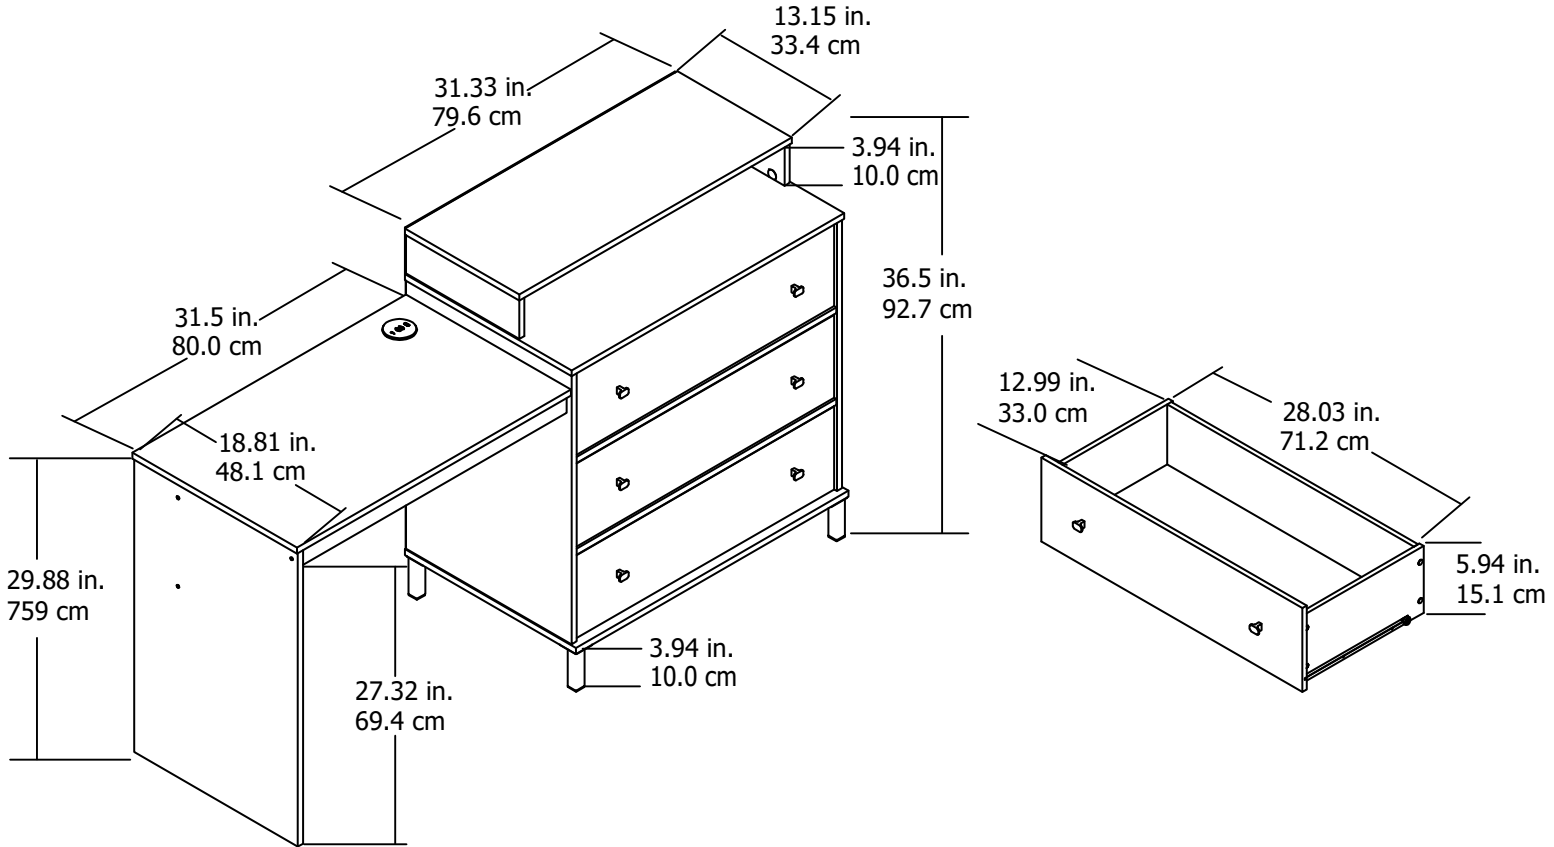

# Dresser / Desk Combo

MODEL NO : 3499850COM / 3499926COM

## OVERALL PRODUCT SIZE(in inches)

36.5 in. H x 62.72 in. W x 19.17 in. D

Unit Net Weight : 100.98 lbs (45.9KG)

## MAXIMUM WEIGHT CAPACITIES